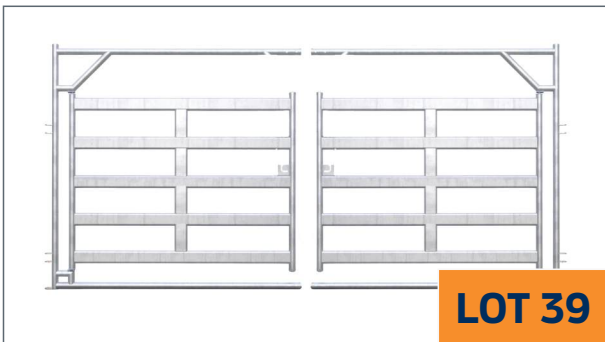

Description:

- SHEEP RACE BOW/CALVES:
Height - 900mm, Qty-10

Price: €283 inc VAT

LOT 39

Condition: Shop Soiled/Seconds

Description:

- DOUBLE CATTLE GATE:

Price: €320 inc VAT